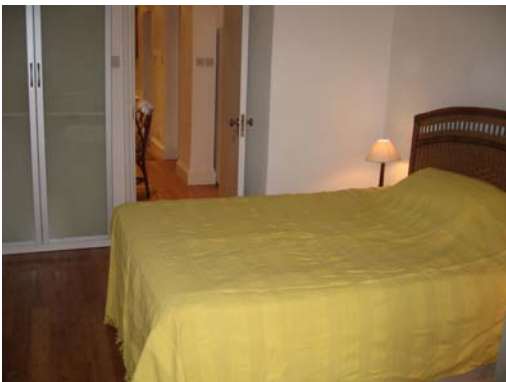

The flat is on the Lower Ground Floor and consists;

Large Hallway/Dinning Area, Reception Room with Open Plan Kitchen, Bedroom (1) with double bed, Bedroom (2) with king size bed, 1 Shower Room and 1 Bathroom (en-suite), Large Patio Garden.

The flat is fully furnished and the kitchen is fully equipped there is washing machine, microwave, dishwasher, cutlery & crockery, TV.

 Nearest tube station(s): Shepherds Bush (Central Line), Olympia (District Line)